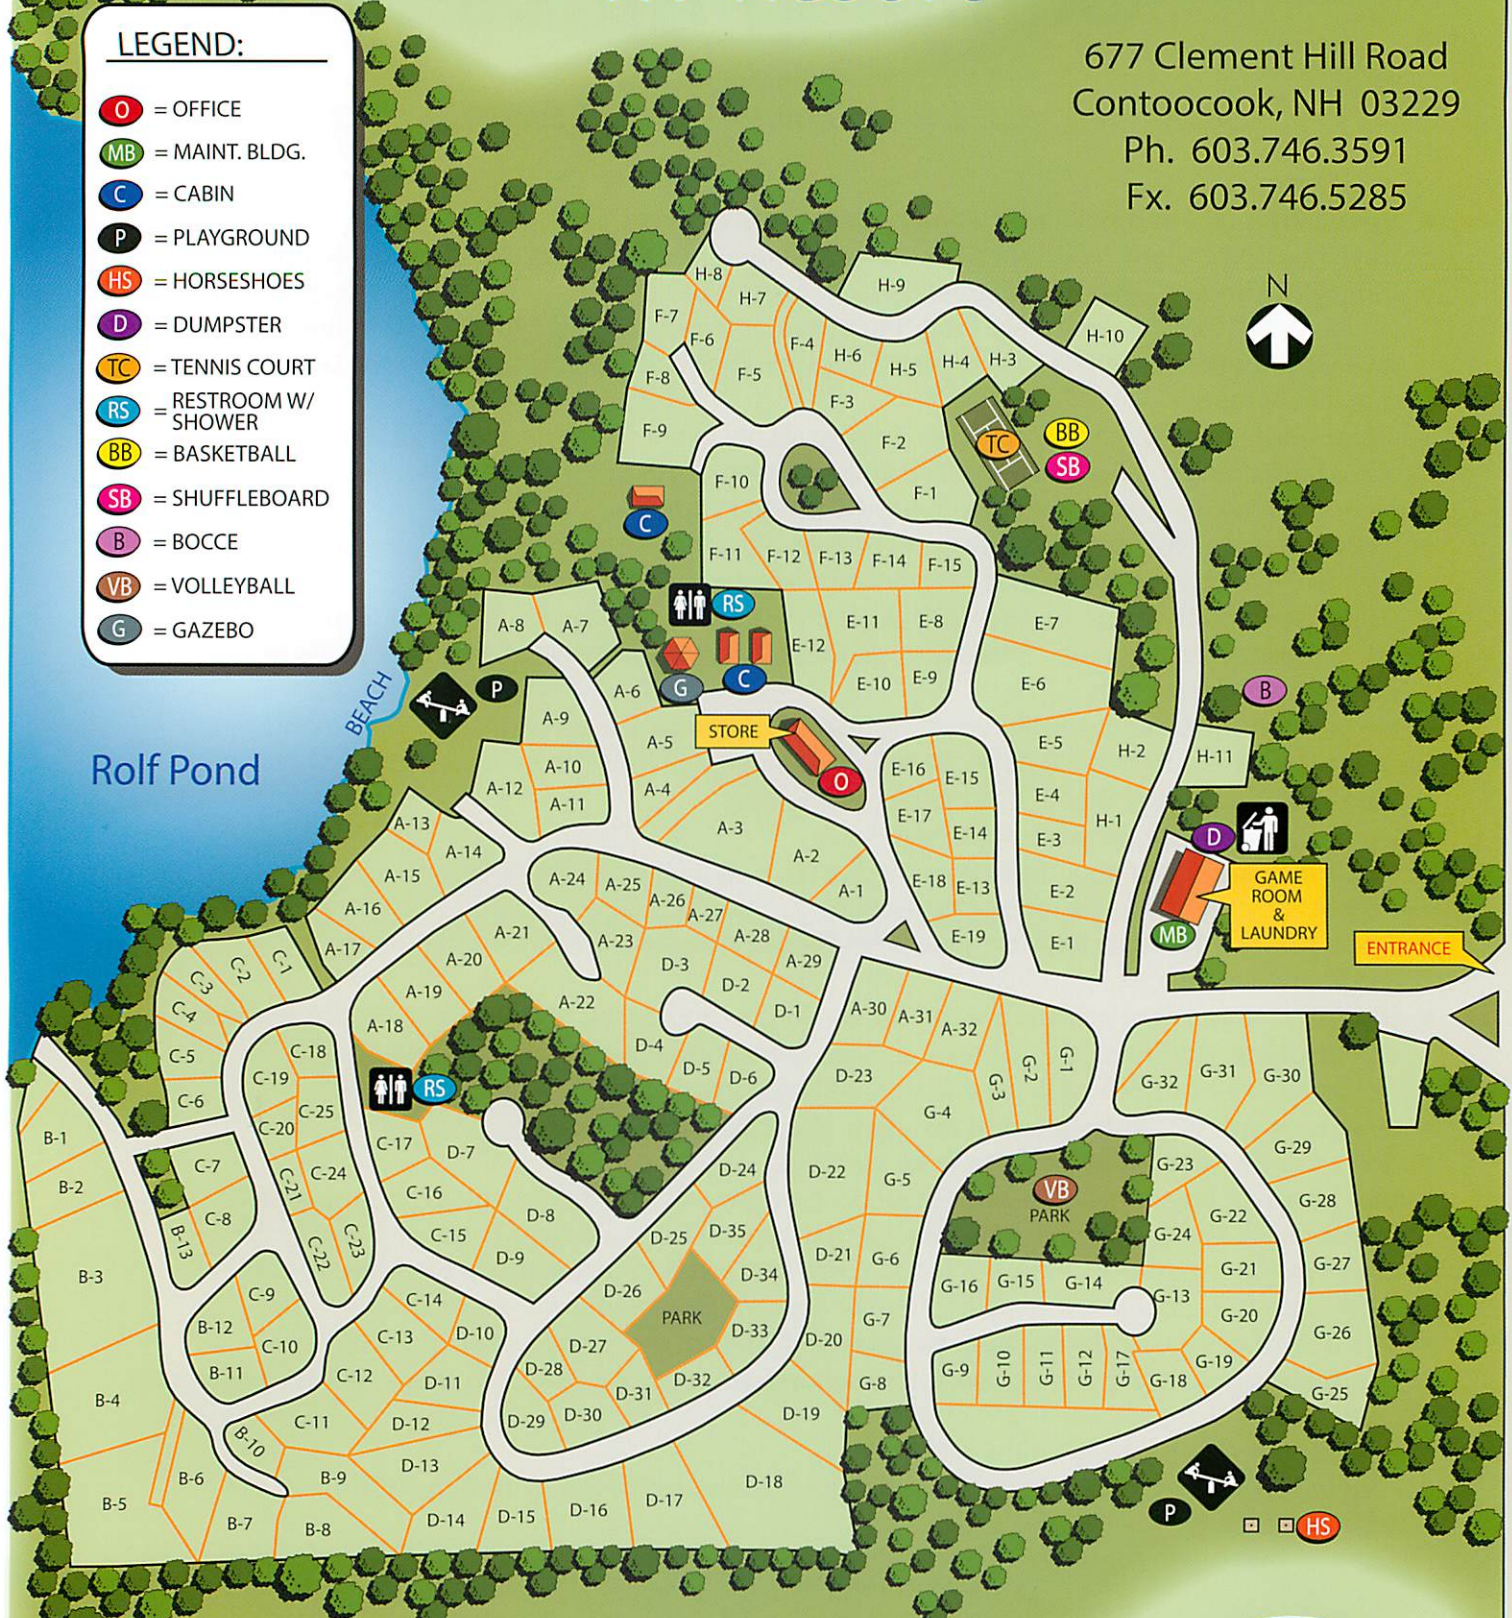

Sandy Beach RV Resort

677 Clement Hill Road
Contoocook, NH 03229
Ph. 603.746.3591
Fx. 603.746.5285

LEGEND:

-  = OFFICE
-  = MAINT. BLDG.
-  = CABIN
-  = PLAYGROUND
-  = HORSESHOES
-  = DUMPSTER
-  = TENNIS COURT
-  = RESTROOM W/
SHOWER
-  = BASKETBALL
-  = SHUFFLEBOARD
-  = BOCCE
-  = VOLLEYBALL
-  = GAZEBO

Rolf Pond

Equity *LifeStyle* Properties

www.equitylifestyle.com

Clement Hill Road

Clement Hill Road